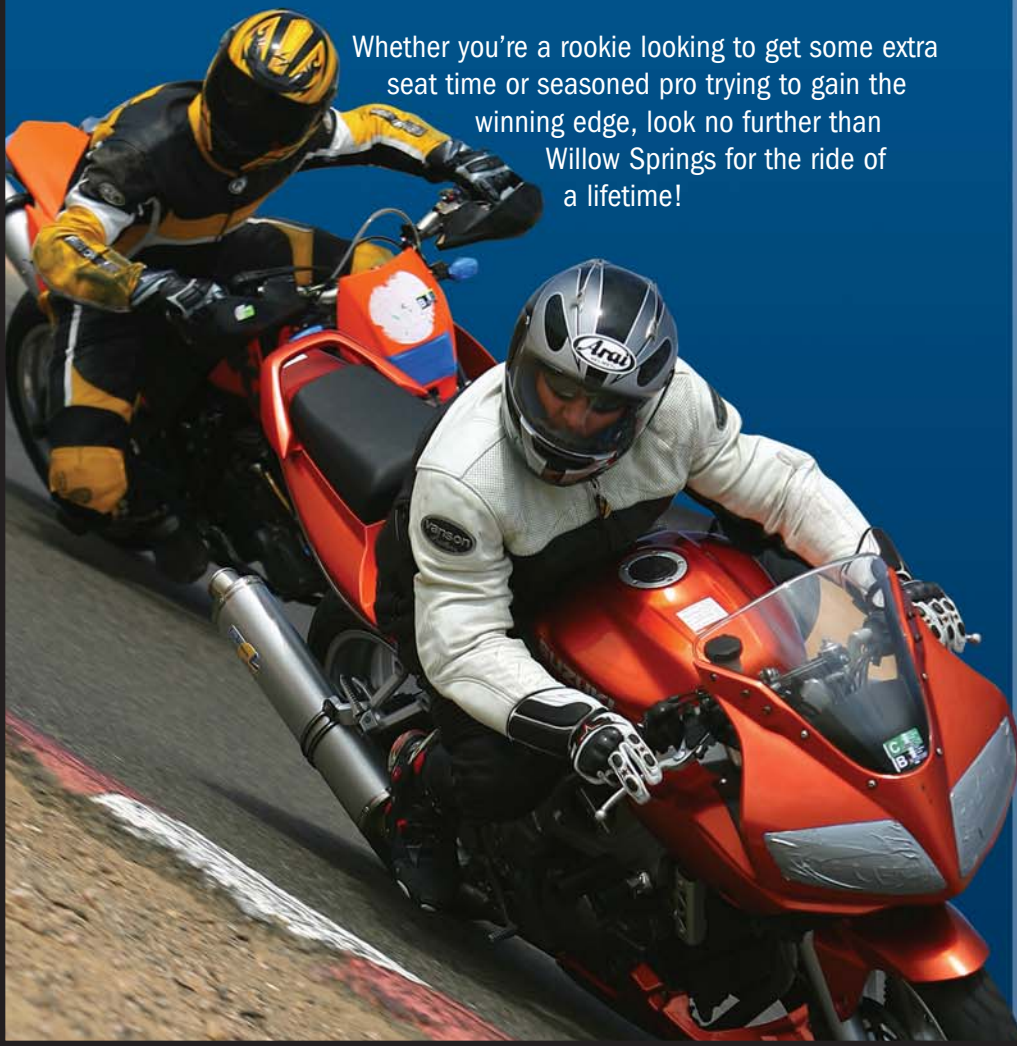

With four unique circuits,
over a dozen different sponsoring organizations
and scores of events all year long...

it's tough keeping track
of all our track time!

Willow Springs offers motorcycle racers and enthusiasts more track time, races and special motorcycle events than any other venue around.

Choose from our classic 2.5 mile road course where each year champions ride in Roadracing's Richest Weekend - the **TOYOTA 200** or discover the technical challenges of the *Streets of Willow*. The more adventurous may find the canyon climbing *Horse Thief Mile* to their liking while racers-in-training find our *Kart Track* offers all the challenges they desire.

Whether you're a rookie looking to get some extra seat time or seasoned pro trying to gain the winning edge, look no further than Willow Springs for the ride of a lifetime!

WSIR MOTORCYCLE ORGANIZATIONS